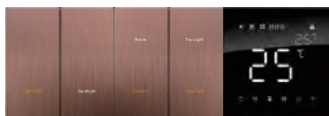

# MACROPLATE METAL SWITCH

Silver

Red

Black

Red Bronze

Green Bronze