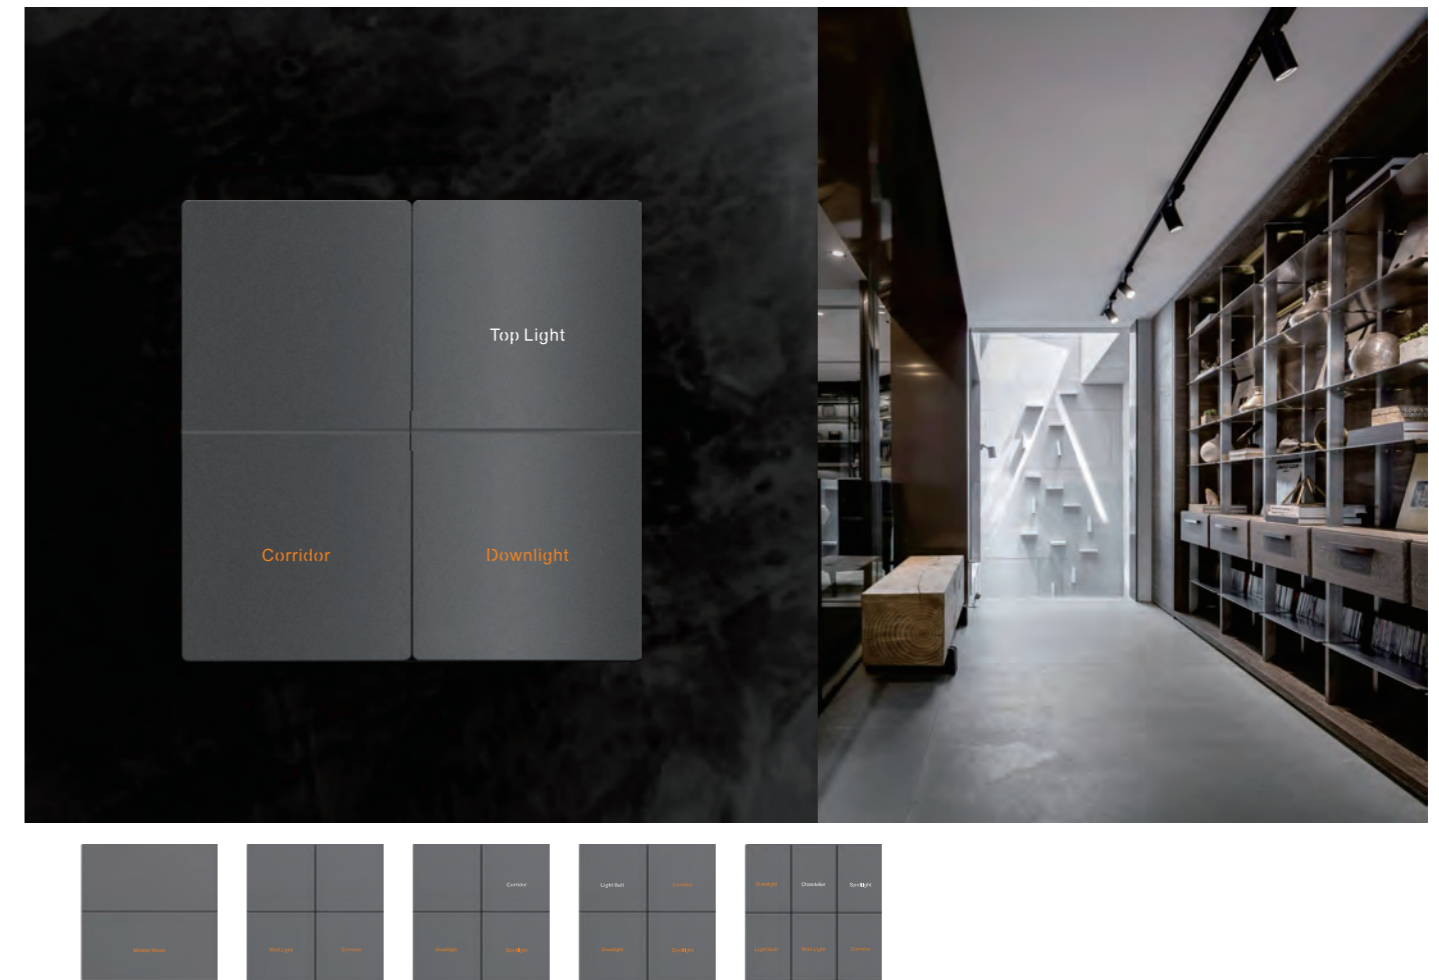

CROSS DIVIDING LINE PLASTIC TACT SWITCH

D8S plastic cross tact switch

- Material: Plastic
- Switch category: Plastic switch (with buzzer)
- Product Size: 86x86mm
- Input voltage: 220VAC/DC12V
- Protocol: Low current 485, high current 485, 220V strong current, strong current interconnection and mutual control, weak current dry node, KNX bus, rf433
- Installation Standard: International standard