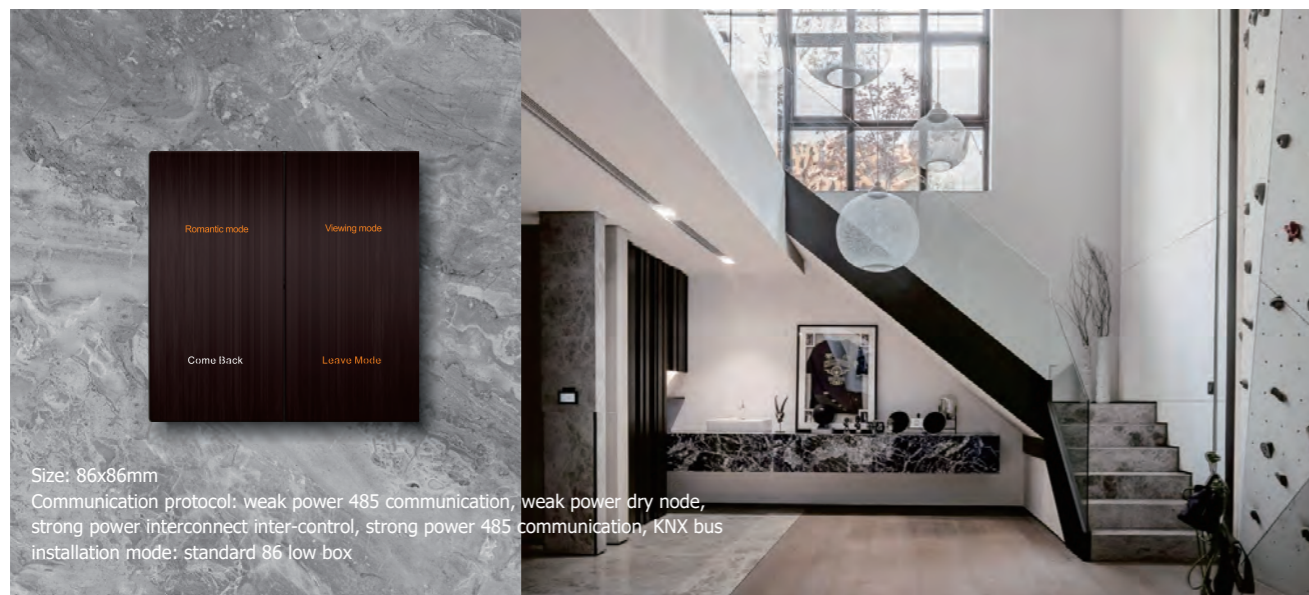

# D PLATFORM SWITCH CONTROL SOLUTION

Light control switch

Situational mode switch

According to the need to set their own home, away from home, guests, parties and other scenarios, one-click more convenient, to provide personalized home experience