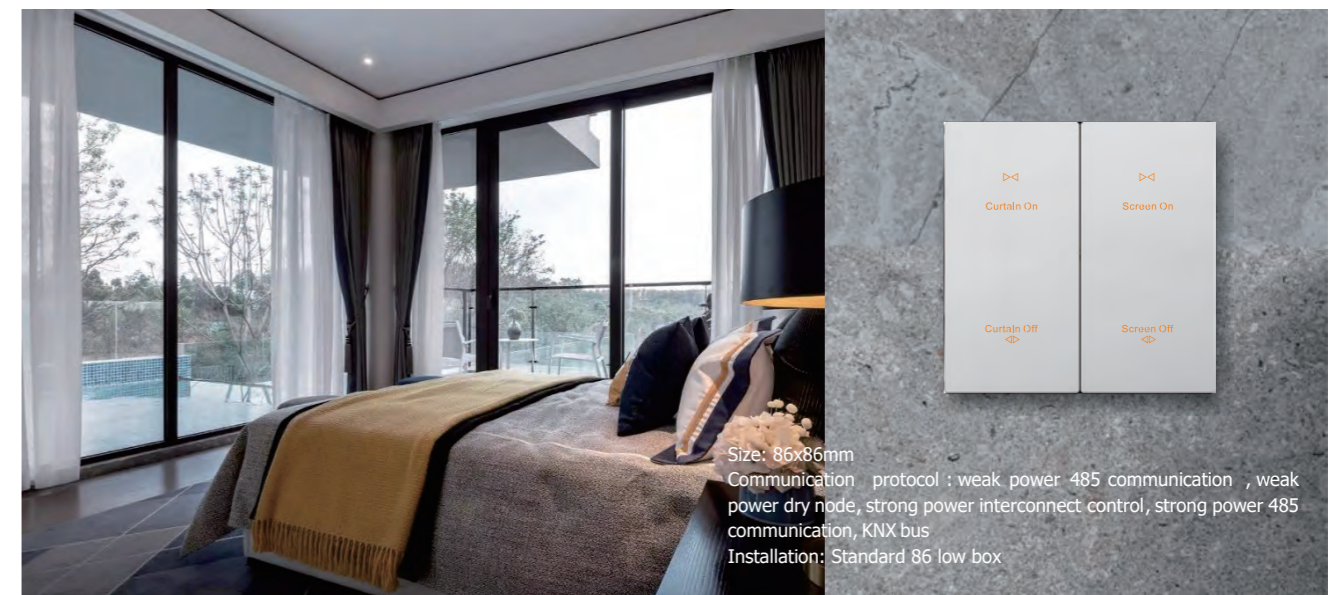

Curtain switch